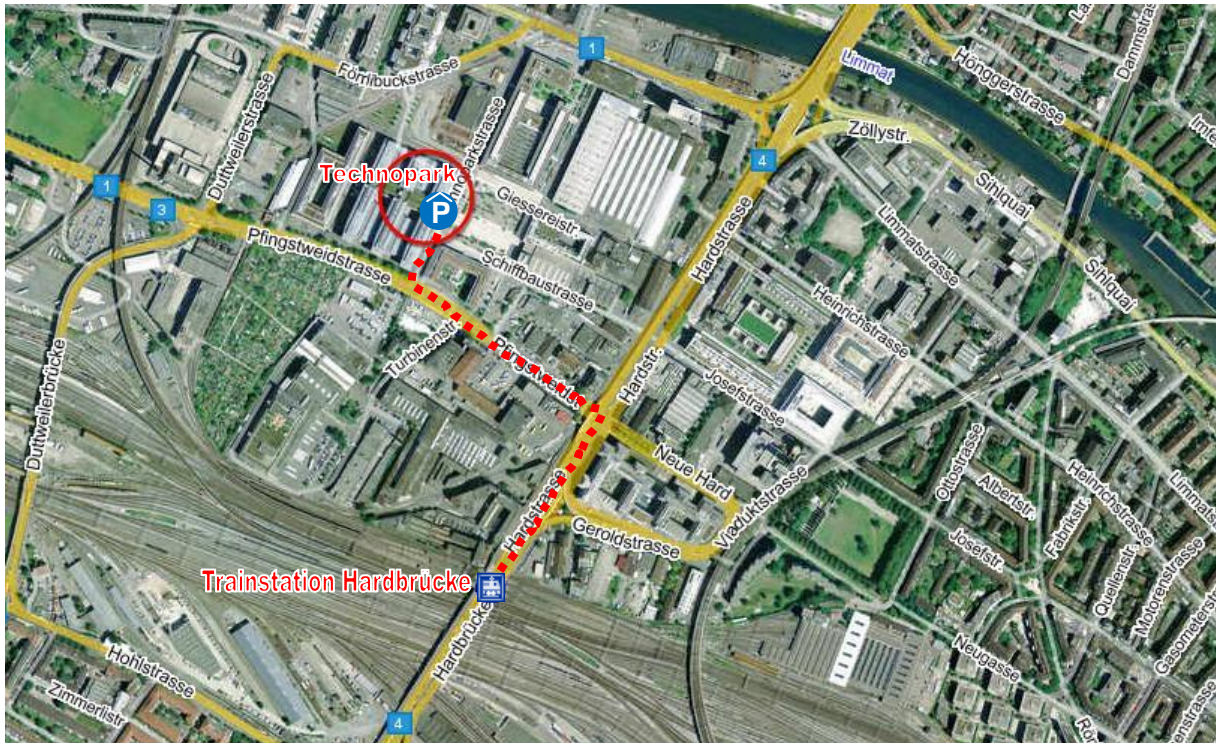

Directions to CELEROTON AG, Technoparkstrasse 1, 8005 Zurich

Travelling by train:

S-Bahn (S3/S5/S6/S7/S9/S12/S15/S16 from Platform 21/22 at Zurich main station) to train station Hardbrücke. By foot to Technopark (ca. 8 min.) according to the map shown above.

Travelling by car:

Drive up to Technoparkstrasse 1, 8005 Zurich. Attention: the entrance to the car parking „TECHNOPARK“ is only possible when coming from Pfingstweidstrasse.

Travelling by plane:

S-Bahn from Zurich airport (S16, every 30 min.) to train station Hardbrücke. By foot to Technopark (ca. 8 min.) according to the map shown above.