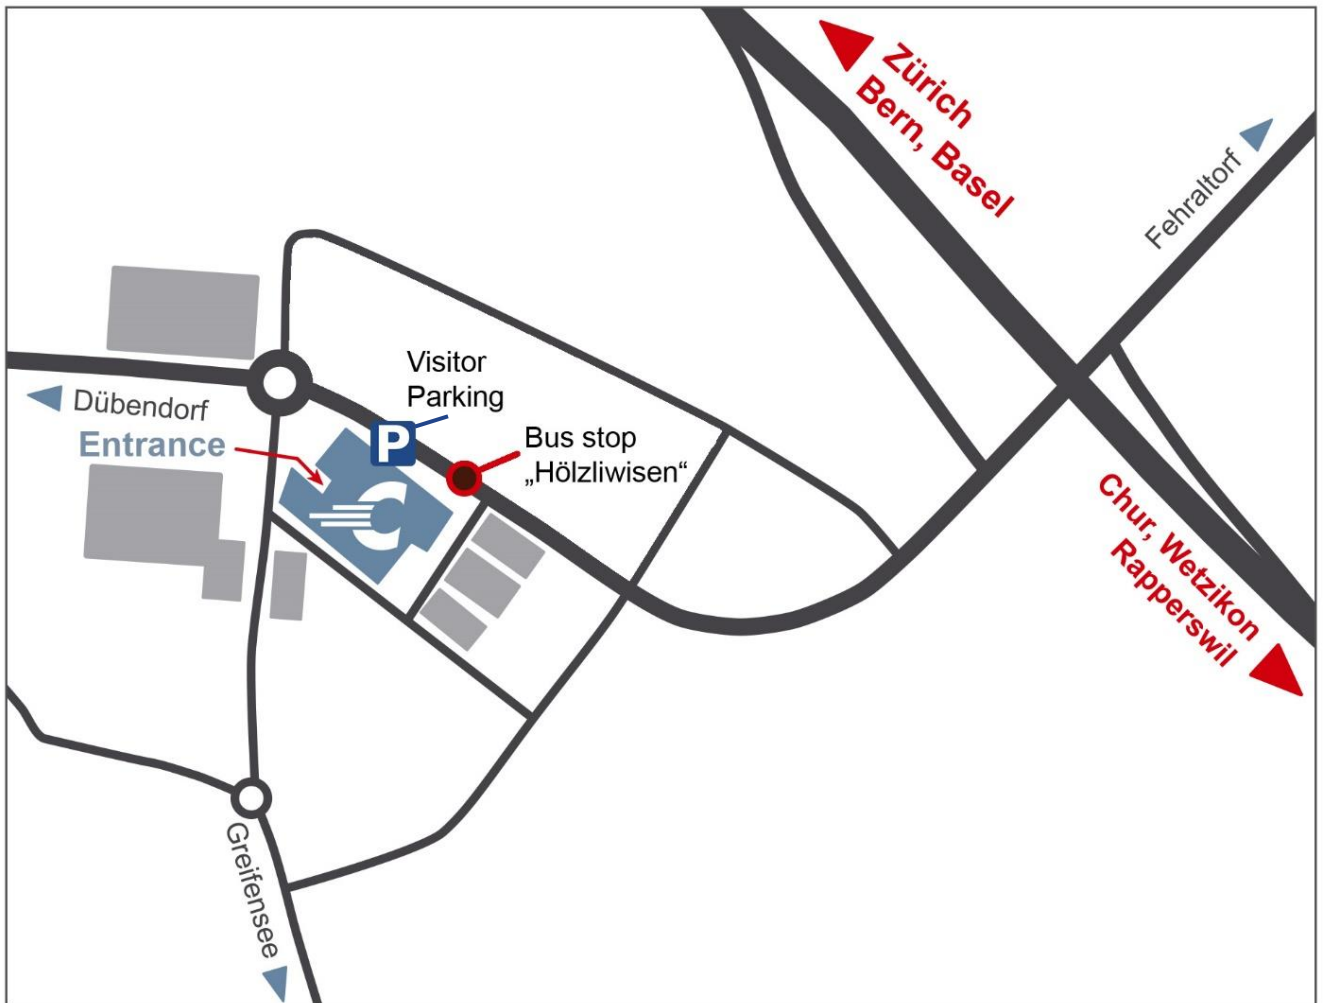

How to find us

By train:

Take the S-Bahn train to Schwerzenbach (S9, S14, from platform 43/44 and 34 respectively at main station). After that take the bus 726 (direction Volketswil, Dorf) or 721 (direction Volketswil, Zentrum) to Volketswil, Hölzliwisen. The bus stop is located directly in front of the building.

By car:

Drive up to Industriestrasse 22, 8604 Volketswil (visitor parking in front of the building).

By plane:

After your landing at Zurich Airport take the train S2 to Zürich Oerlikon and change on to the train S14 to Schwerzenbach. There take the bus 721 (direction Volketswil, Zentrum) to Volketswil, Hölzliwisen. The bus stop is located directly in front of the building.